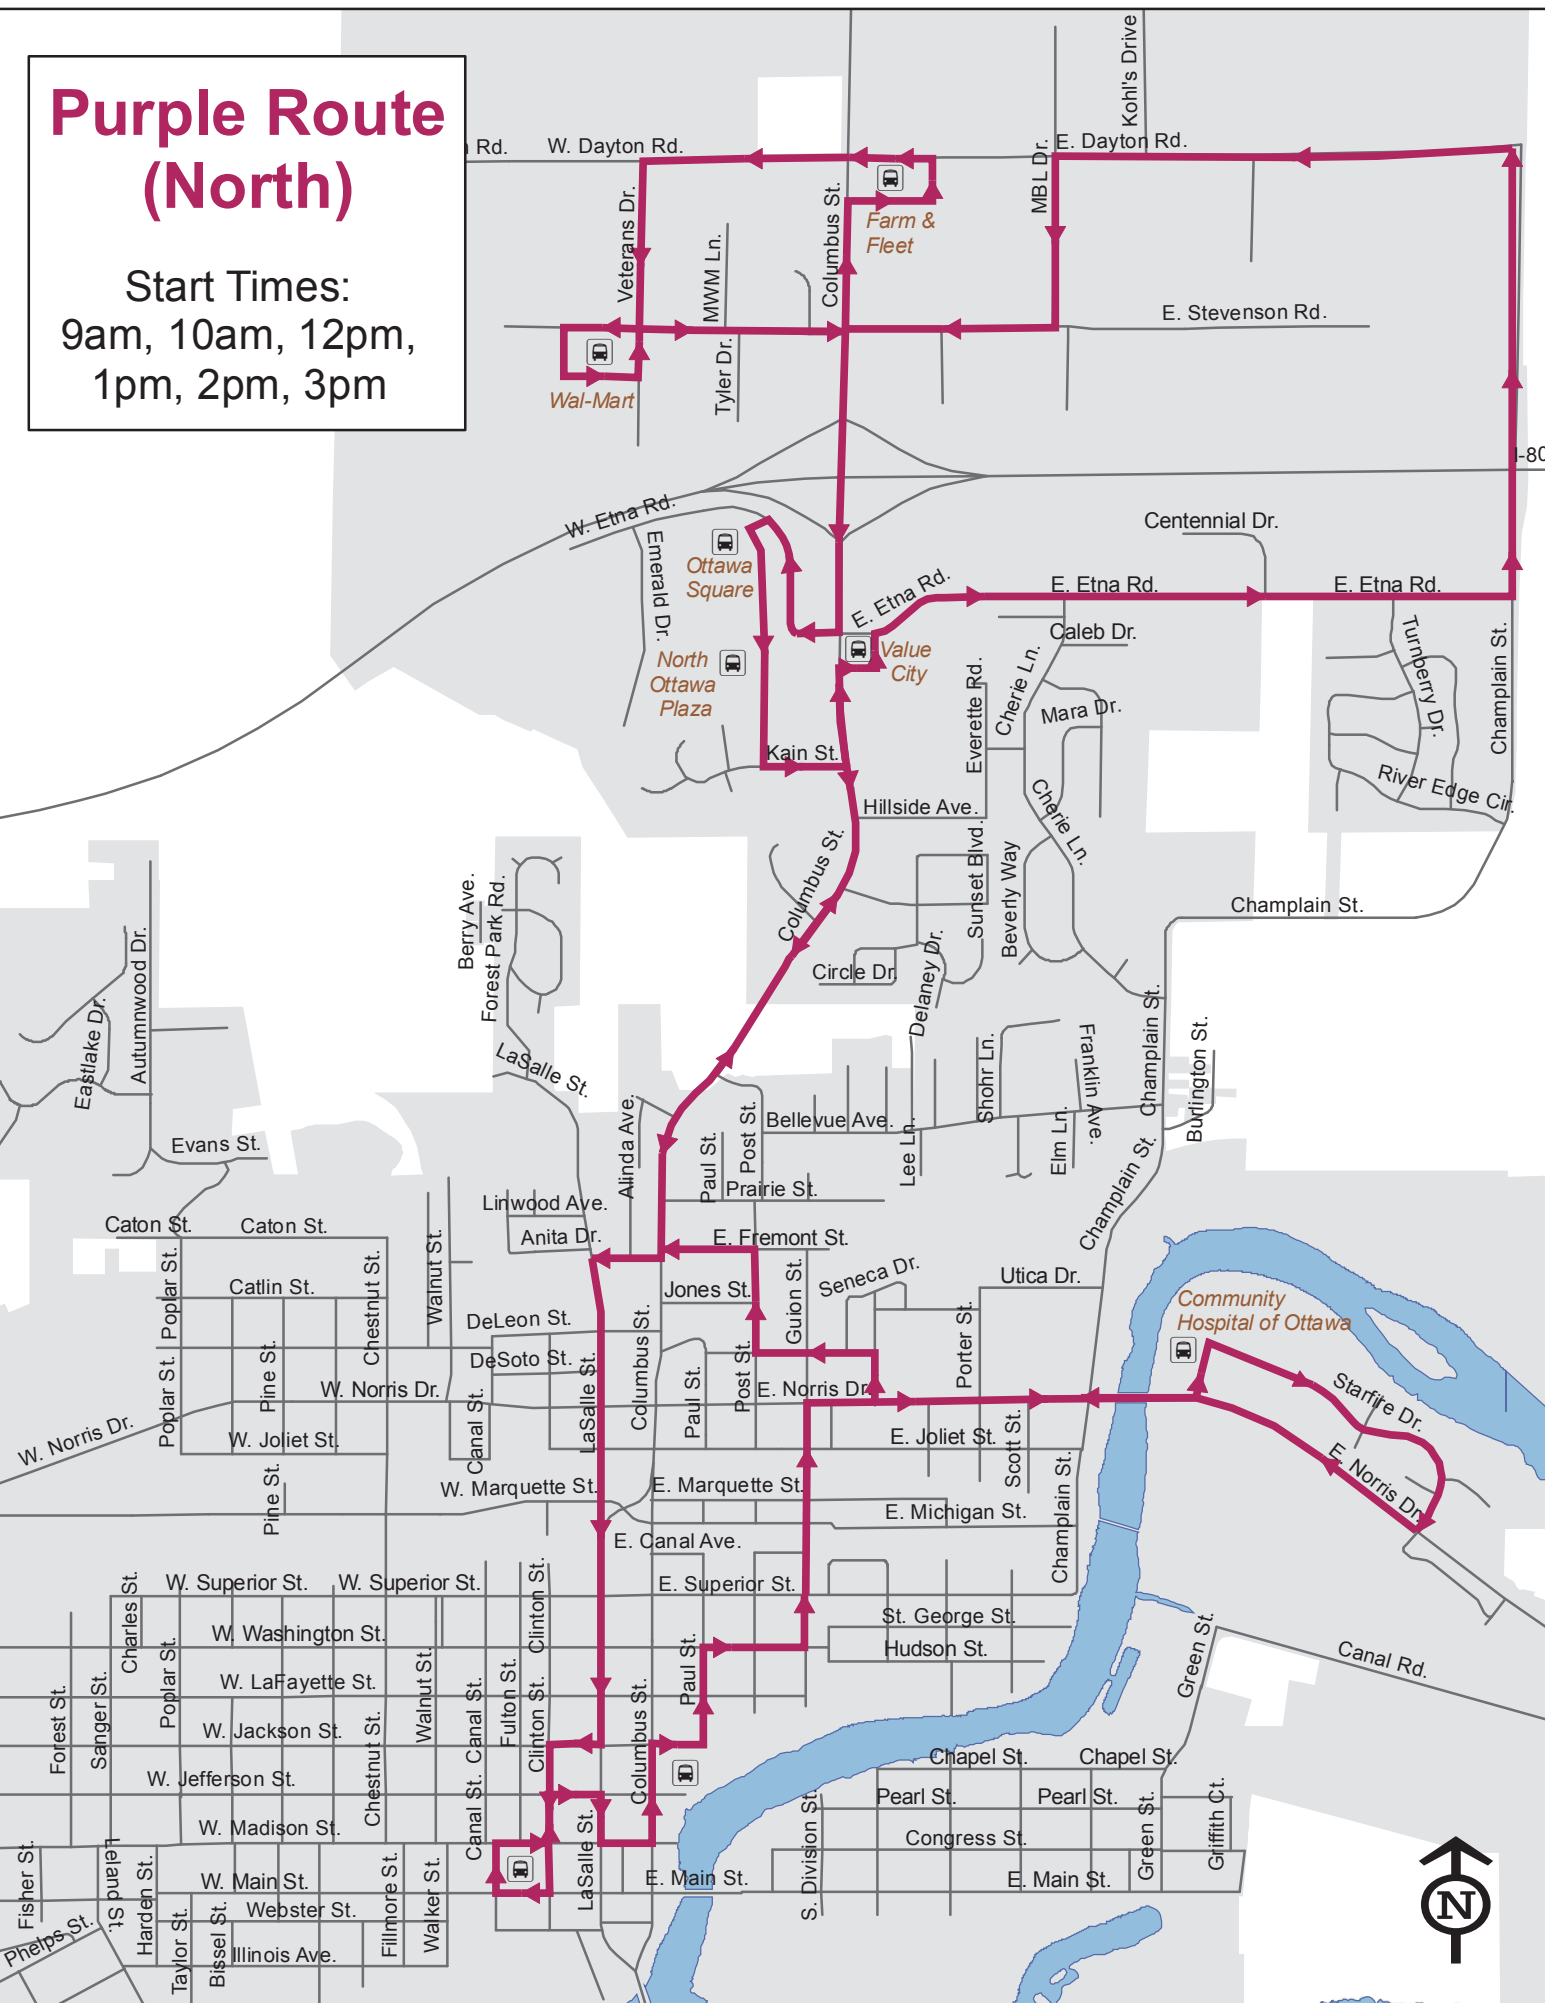

# CITY OF OTTAWA Mini-Bus Routes

City buses operate weekdays 9 a.m. to 3:30 p.m.

No service available on holidays, weekends or during inclement weather.

All routes begin at Bus Stop at Canal & Madison.  
Each round takes approximately 60 minutes to complete. Transferring between North bus and South bus can be made at the Canal & Madison or Columbus Street Bus Stops.  
Drivers will stop to pick up passengers who are standing near the curb along designated routes.

## RED ROUTE

Designated route for Southside of Ottawa.  
Makes 4 trips at 9am, 11am, 1pm and 3pm.

## GREEN ROUTE

Designated route for Westside and limited area of Southside.  
Makes 2 trips at 10am and 2pm.

## PURPLE ROUTE

Designated route for north of Illinois River.  
Makes 6 trips at 9am, 10am, 12pm, 1pm, 2pm and 3pm.