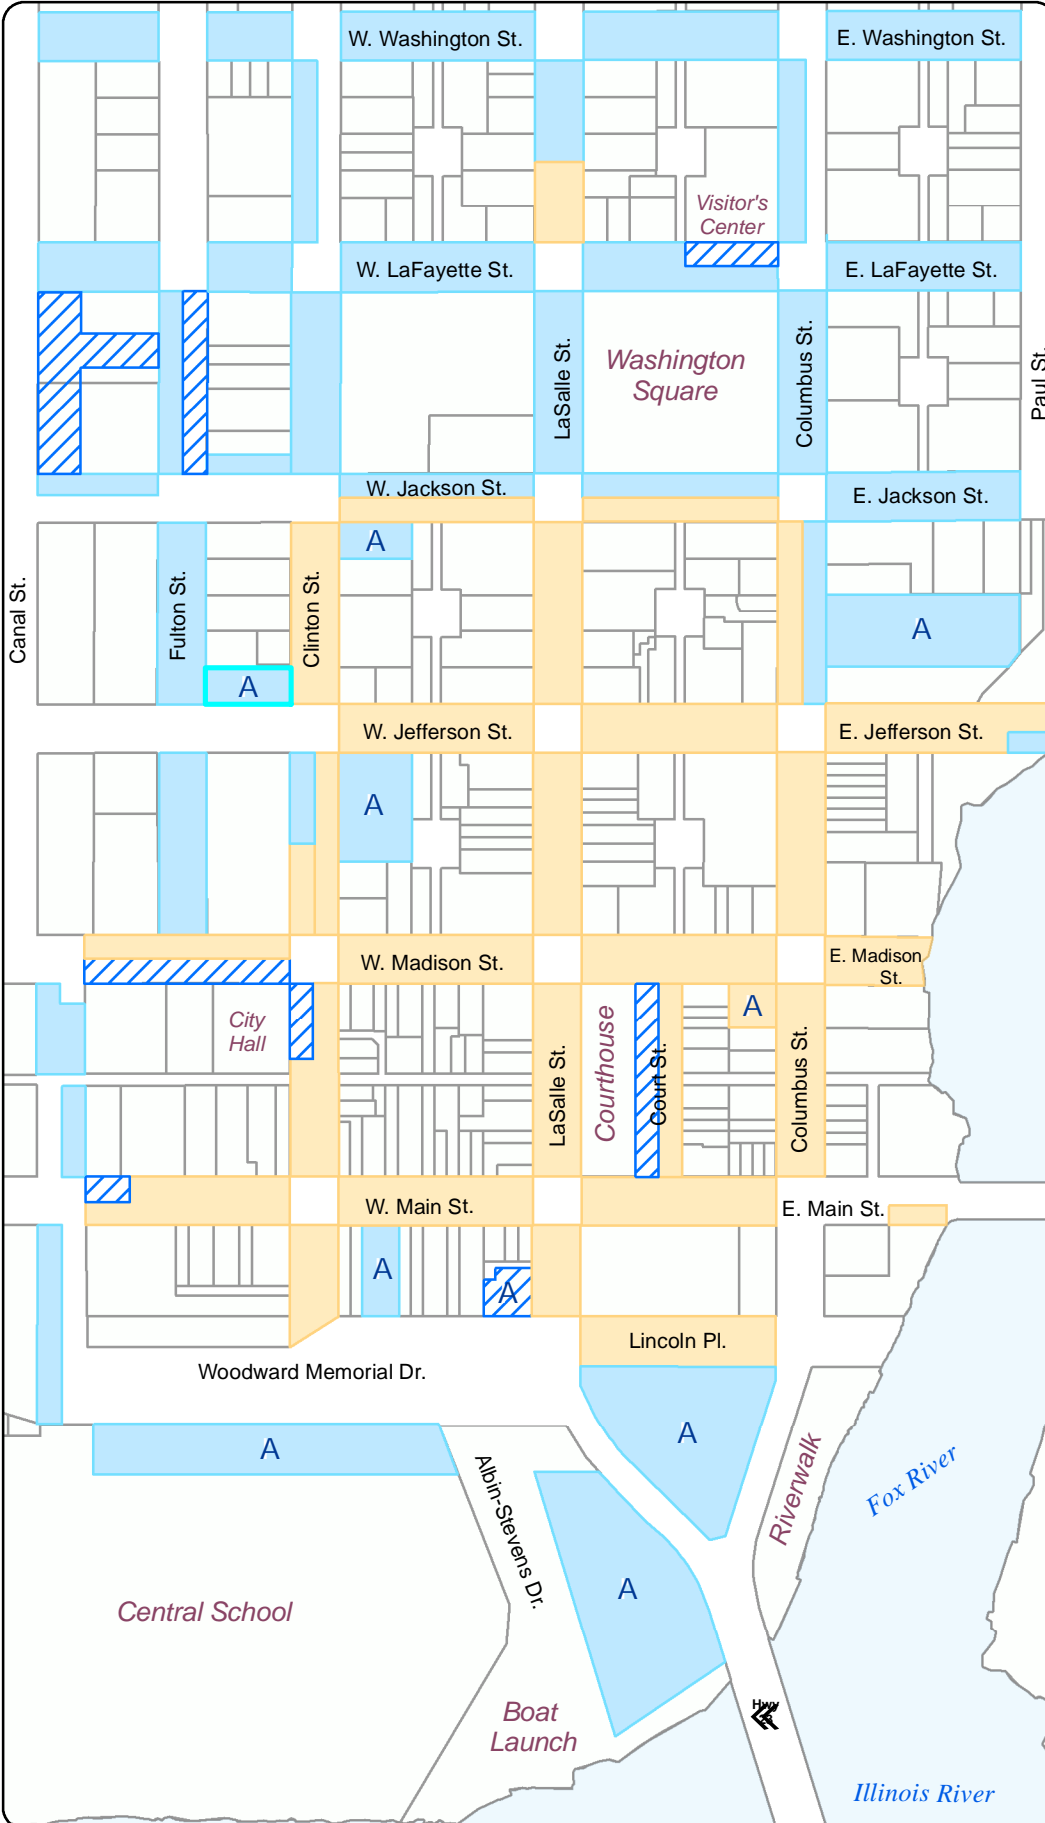

DOWNTOWN PARKING OTTAWA, ILLINOIS

- A Lot Parking
- 2 Hours *
- Restricted
- Unrestricted

* 2 hour parking is allowed for a maximum of two hours per day per block

Parking restrictions can change. Always check the signs for current regulations.